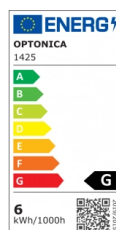

OPTONICA

Candela LED E14 C37

Potenza **Colore della luce**

• 5.5 W

Luce fredda

Stamps

Specifiche tecniche

Numero di catalogo	1425
Brand	Optonica
Product Code	SP6-A8
Socket	E14
Power	5.5 W
Energy Consumption	5.5 kWh/1000h
Input voltage	AC220-240V
Flux	450 lm
FLUX per watt	82lm/W
IP	20
Dimmable	No
Correlated Color Temperature	6000K
Light Color	Luce fredda
EAN Code	3800156614253
Energy Efficiency Label	G
Beam angle	180°

Power Factor	0.5
On/Off Cycles	25 000x
Instant On	0.2s
Material	ALU+PC
Operating Frequency	50-60 Hz
Temperature	-20°C / +40°C
Ra ≥	80
Life span	25 000 Hours
Lumen maintenance at end of service life	70%
Size of product	37x100 mm
Size of package	110x40x40 mm
Size of Box	405x210x235 mm
Items per pack	1
Items per box	100
Gross weight	0,021 kg
Net weight	0,015 kg
Warranty	2 Years